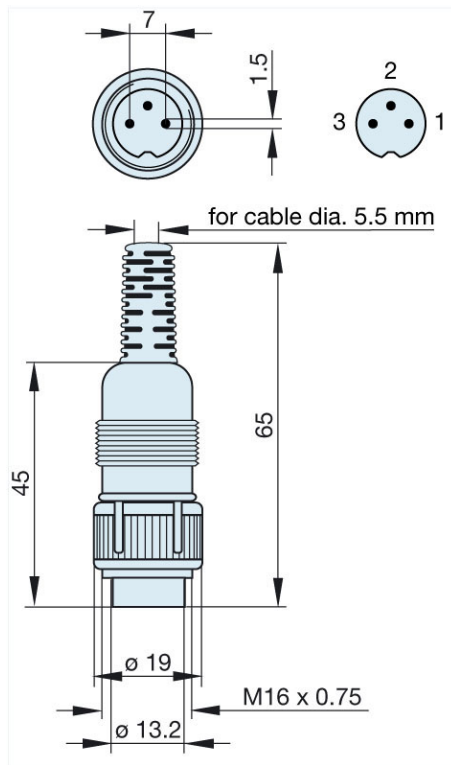

Picture
Drawing

Belden Deutschland GmbH
Im Gewerbepark 2
58579 Schalksmühle
Germany
Phone: +49 7127/14-1806
E-Mail: icos-sales@belden.com

The information published in the websites has been compiled as carefully as possible. It is subject to alteration without notice in technical as well as in price-related/commercial respect. The complete information and data were available on user documentation. Mandatory information can only be obtained by a concrete query.